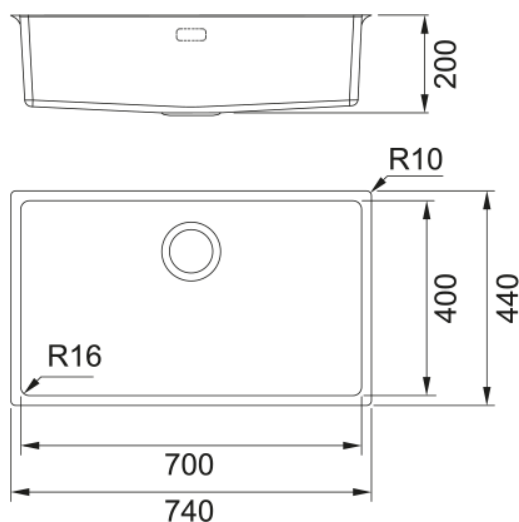

FEX 110-70 3 1/2" NWK ND OFH NTH EX | 122.0702.614

FEX 110-70 3 1/2", stainless steel, x brushed, steel, undermount, without drainer, bowl 1 size right to left: 700mm, bowl 1 size front to back: 400mm, bowl 1 depth: 200mm, external size right to left: 740mm, external size front to back: 440mm, waste outlet 3 1/2", without waste kit, with rectangular overflow hole, no tap ledge, no tap hole, no dispenser hole, Export

Product Information

Sink type	Bowl (no drainer)
Type of material	Stainless steel
Number of bowls	1
Color	Steel
Finish	Brushed

Dimensions

External size: right to left	740.0
External size: front to back	440.0
Bowl 1 size: right to left	700.0
Bowl 1 size: front to back	400.0
Bowl 1: depth	200.0

Installation

Minimum cabinet size	80 cm
----------------------	-------

Product specifications

Installation type	Undermount
Waste outlet	3 1/2"
Position of drainer	No drainer
Bowl 1: accessory ledge	no
Active Twist Compatibility	No