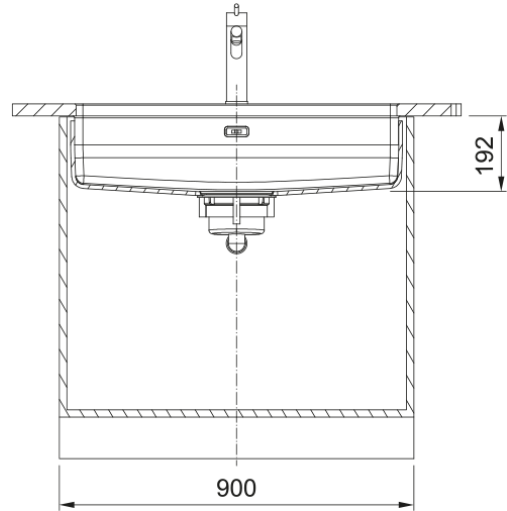

MQX 110-82 7" BSW ND NTH HOF SIP FRL BOX | 122.0694.479

MQX 110-82, stainless steel, brushed, STEEL, undermount, 1 bowl, without drainer, bowl 1 size right to left: 820mm, bowl 1 size front to back: 424mm, bowl 1 depth: 191,9mm, external size right to left: 860mm, external size front to back: 464mm, 7", with waste kit including lid and connection pipe, with siphon, no tap hole, with hidden overflow, with undermount clips, carton box

Product Information

Sink type	Bowl (no drainer)
Type of material	Stainless steel
Number of bowls	1
Color	Steel
Finish	Brushed

Dimensions

External size: right to left	860.0
External size: front to back	464.0
Bowl 1 size: right to left	820.0
Bowl 1 size: front to back	424.0
Bowl 1: depth	192.0

Installation

Minimum cabinet size	90 cm
----------------------	-------

Product specifications

Installation type	Undermount
Waste outlet	7"
Position of drainer	No drainer
Bowl 1: accessory ledge	no
Active Twist Compatibility	No
Installation device	Clamp Bag