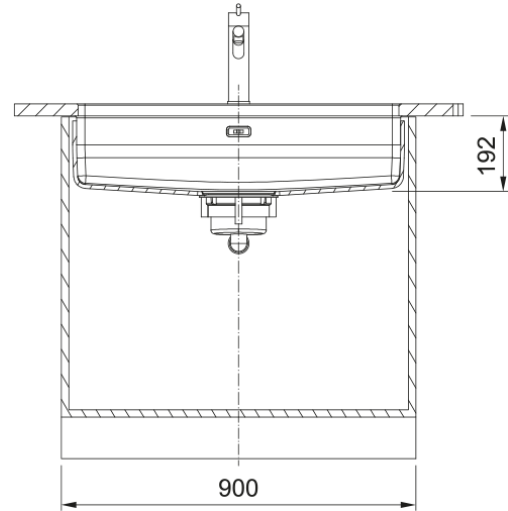

MQX 110-82 7" BSW ND NTH HOF SIP FRL BOX | 122.0694.479

MQX 110-82, stainless steel, brushed, STEEL, undermount, 1 bowl, without drainer, bowl 1 size right to left: 820mm, bowl 1 size front to back: 424mm, bowl 1 depth: 191,9mm, external size right to left: 860mm, external size front to back: 464mm, 7", with waste kit including lid and connection pipe, with siphon, no tap hole, with hidden overflow, with undermount clips, carton box

Product Information

Sink type	Bowl (no drainer)
Type of material	Stainless steel
Number of bowls	1
Color	Steel
Finish	Brushed

Dimensions

External size: right to left	860.0
External size: front to back	464.0
Bowl 1 size: right to left	820.0
Bowl 1 size: front to back	424.0
Bowl 1: depth	192.0

Installation

Minimum cabinet size	90 cm
----------------------	-------

Product specifications

Installation type	Undermount
Waste outlet	7"
Position of drainer	No drainer
Bowl 1: accessory ledge	no
Active Twist Compatibility	No
Installation device	Clamp Bag