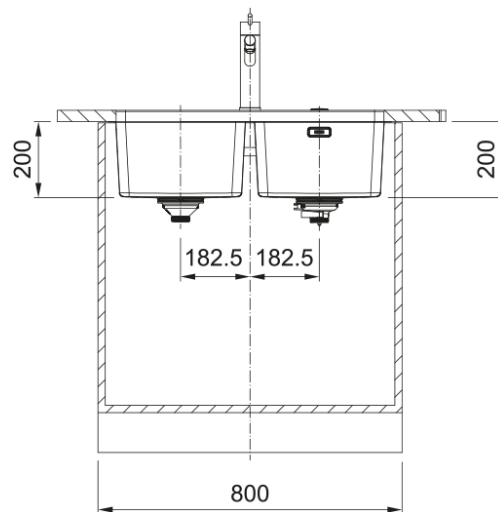

Mythos Bowl MYX 120-34-34 | 122.0603.514

Mythos Bowl MYX 120-34-34 745x440mm, Double Bowl Undermount, Stainless Steel, 10 Year Warranty.

Product Information

Sink type	Bowl (no drainer)
Type of material	Stainless steel
Number of bowls	2
Color	Steel
Finish	Brushed

Dimensions

External size: right to left	745.0
External size: front to back	440.0
Bowl 1 size: right to left	340.0
Bowl 1 size: front to back	400.0
Bowl 1: depth	200.0
Bowl 2 size: right to left	340.0
Bowl 2 size: front to back	400.0
Bowl 2: depth	200.0

Installation

Minimum cabinet size	80 cm
----------------------	-------

Product specifications

Installation type	Undermount
Waste outlet	3 1/2" Integrated
Position of drainer	No drainer
Active Twist Compatibility	Yes