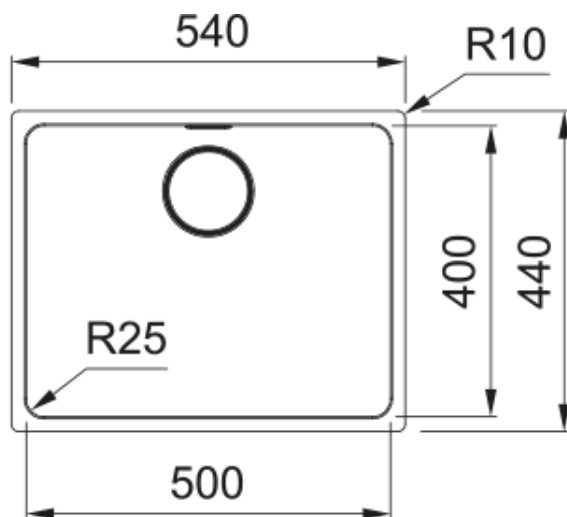

MYX 110-50 3 1/2" I PWIWOFC Box | 122.0601.316

MYX 110-50 500x400x200mm, stainless steel brushed, integrated waste hole 3 1/2" with round drain cover recess, with waste kit, with round drainer Cover, with overflow, no tap hole, packed in single box.

Product Information

Sink type	Bowl (no drainer)
Type of material	Stainless steel
Number of bowls	1
Color	Steel
Finish	Brushed

Dimensions

External size: right to left	540.0
External size: front to back	440.0
Bowl 1 size: right to left	500.0
Bowl 1 size: front to back	400.0
Bowl 1: depth	200.0

Installation

Minimum cabinet size	60 cm
----------------------	-------

Product specifications

Installation type	Undermount
Waste outlet	3 1/2" Integrated
Position of drainer	No drainer
Active Twist Compatibility	Yes