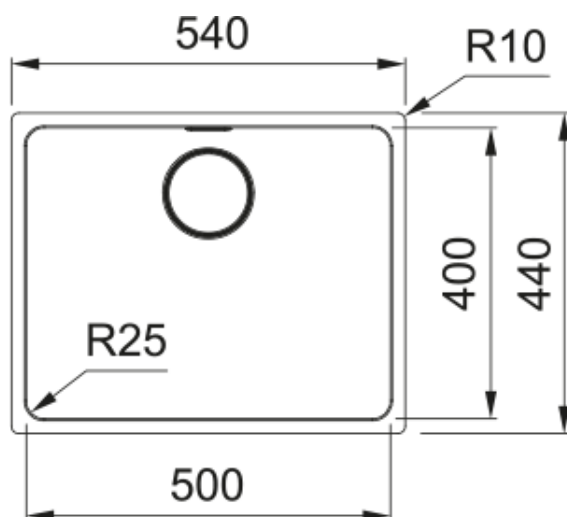

MYX 110-50 3 1/2" I PWIWOFC Box | 122.0601.316

MYX 110-50 500x400x200mm, stainless steel brushed, integrated waste hole 3 1/2" with round drain cover recess, with waste kit, with round drainer Cover, with overflow, no tap hole, packed in single box.

Product Information

Sink type	Bowl (no drainer)
Type of material	Stainless steel
Number of bowls	1
Color	Steel
Finish	Brushed

Dimensions

External size: right to left	540.0
External size: front to back	440.0
Bowl 1 size: right to left	500.0
Bowl 1 size: front to back	400.0
Bowl 1: depth	200.0

Installation

Minimum cabinet size	60 cm
----------------------	-------

Product specifications

Installation type	Undermount
Waste outlet	3 1/2" Integrated
Position of drainer	No drainer
Active Twist Compatibility	Yes