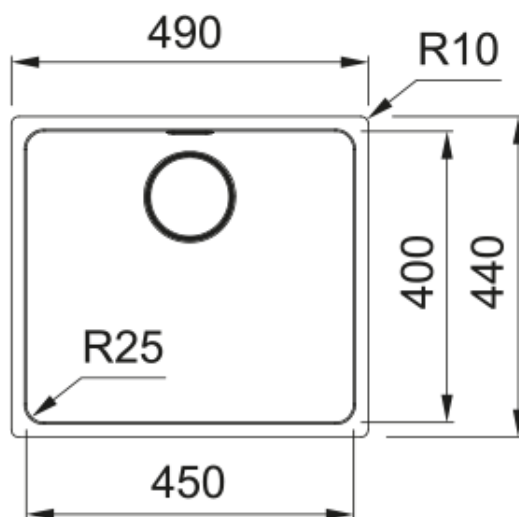

Mythos Bowl MYX 110-45 | 122.0601.315

Mythos Bowl MYX 110-45 490x440mm, Single Bowl Undermount, Stainless Steel, 10 Year Warranty.

Product Information

Sink type	Bowl (no drainer)
Type of material	Stainless steel
Number of bowls	1
Color	Steel
Finish	Brushed

Dimensions

External size: right to left	490.0
External size: front to back	440.0
Bowl 1 size: right to left	450.0
Bowl 1 size: front to back	400.0
Bowl 1: depth	200.0

Installation

Minimum cabinet size	55 cm
----------------------	-------

Product specifications

Installation type	Undermount
Waste outlet	3 1/2" Integrated
Position of drainer	No drainer
Active Twist Compatibility	Yes

Product identification

Product brand	FRANKE
Product family	Mythos
Model range	Mythos
Approval logo	CE
Approval logo	UKCA