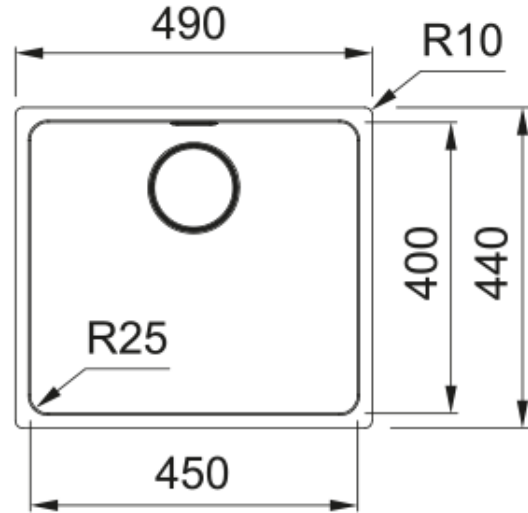

## Mythos Bowl MYX 110-45 | 122.0601.315

Mythos Bowl MYX 110-45 490x440mm, Single Bowl Undermount, Stainless Steel, 10 Year Warranty.

### Dimensions

External size: right to left	490.0
External size: front to back	440.0
Bowl 1 size: right to left	450.0
Bowl 1 size: front to back	400.0
Bowl 1: depth	200.0

### Installation

Minimum cabinet size	55 cm
----------------------	-------