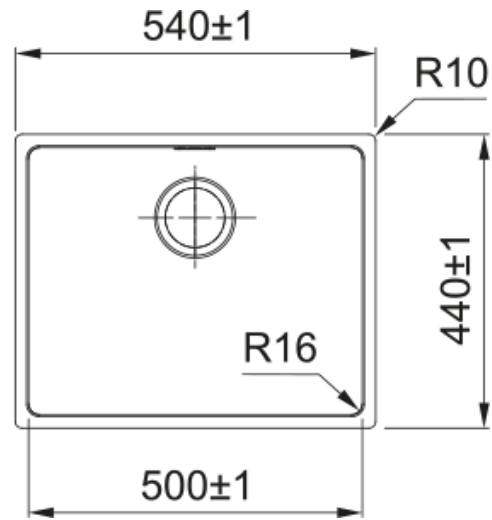

FEX 110-50 3 1/2" NWK ND OFH NTH EN | 122.0588.016

FEX 110-50, stainless steel brushed, Bowl size right to left: 500mm Bowl size front to back: 400mm Bowl depth: 200mm External size right to left: 540mm External size front to back: 440mm 3 1/2" waste hole, without waste kit, without drainer, with overflow hole, without tap hole, with English label

Product Information

Sink type	Bowl (no drainer)
Type of material	Stainless steel
Number of bowls	1
Color	Steel
Finish	Brushed

Dimensions

External size: right to left	540.0
External size: front to back	440.0
Bowl 1 size: right to left	500.0
Bowl 1 size: front to back	400.0
Bowl 1: depth	200.0

Installation

Minimum cabinet size	60 cm
----------------------	-------

Product specifications

Installation type	Undermount
Waste outlet	3 1/2"
Position of drainer	No drainer
Bowl 1: accessory ledge	no
Active Twist Compatibility	No

Product identification

Product brand	FRANKE
Product family	Maris
Model range	Felix
Approval logo	CE

Properties

Drainers number	No drainer
Product reversibility	no

Tap ledge	No
Waste kit included	no
Waste kit type	no wastekit
Siphon included	no
Number of tap holes	None
Soap dispenser hole	no