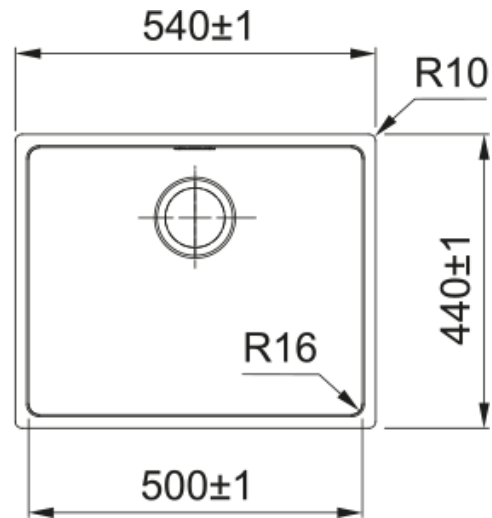

FEX 110-50 3 1/2" NWK ND OFH NTH EN | 122.0588.016

FEX 110-50, stainless steel brushed, Bowl size right to left: 500mm Bowl size front to back: 400mm Bowl depth: 200mm External size right to left: 540mm External size front to back: 440mm 3 1/2" waste hole, without waste kit, without drainer, with overflow hole, without tap hole, with English label

Product Information

Sink type	Bowl (no drainer)
Type of material	Stainless steel
Number of bowls	1
Color	Steel
Finish	Brushed

Dimensions

External size: right to left	540.0
External size: front to back	440.0
Bowl 1 size: right to left	500.0
Bowl 1 size: front to back	400.0
Bowl 1: depth	200.0

Installation

Minimum cabinet size	60 cm
----------------------	-------

Product specifications

Installation type	Undermount
Waste outlet	3 1/2"
Position of drainer	No drainer
Bowl 1: accessory ledge	no
Active Twist Compatibility	No