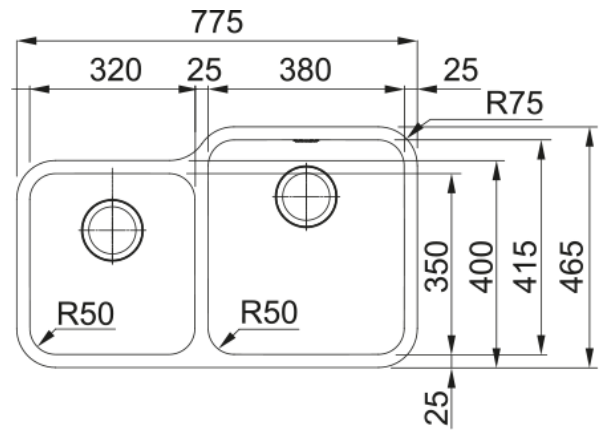

BCX 120-38-32 3 1/2" NWK SBL OFH TL TH | 122.0469.306

BCX 120-38-32 775x465mm, small bowl left, stainless steel brushed, 3 1/2" waste hole, without waste kit, overflow hole, no tap hole, Chinese label

Product Information

Sink type	Bowl (no drainer)
Type of material	Stainless Steel
Number of bowls	2
Color	Steel
Finish	X Brushed

Dimensions

External size: right to left	790.0
External size: front to back	480.0
Bowl 1 size: right to left	380.0
Bowl 1 size: front to back	415.0
Bowl 1: depth	193.0
Bowl 2 size: right to left	320.0
Bowl 2 size: front to back	350.0
Bowl 2: depth	173.0

Installation

Minimum cabinet size	80 cm
----------------------	-------

Product specifications

Installation type	Undermount
Waste outlet	3 1/2"
Position of drainer	No drainer
Bowl 1: accessory ledge	no
Bowl 2: accessory ledge	No