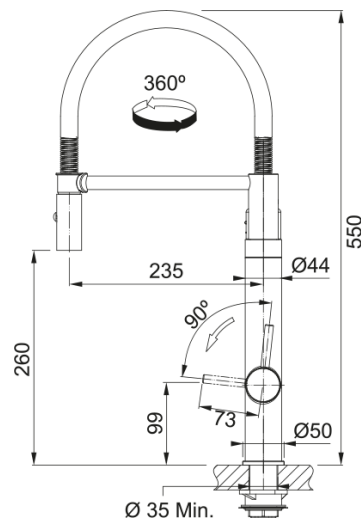

Vital Capsule 3-in-1 Filter Semi-Pro CH | 120.0621.230

Vital Capsule 3-in-1 Filter Tap Semi-Pro, Chrome/Gunmetal finish. Overall height 550mm. 360° rotation. Minimalist, elegant, fully rotatable: the easiest way to enjoy fresh drinking water every day. The world's most advanced water filter system cleans water more simply, quickly and reliably than ever before. Developed in Switzerland and impeccably designed. For the most wonderful tap water you've ever tasted. The combination of activated carbon and a high-tech membrane ensure supreme water quality and hygiene. Not only does tap water taste better, it is also much healthier. The extremely compact system looks stunning in any kitchen: an iconic design, space-saving and available in various designs and colours. The best water filter in the world is also the smallest. That's something of a marvel, given what's inside. It is the first system ever to combine activated carbon with a high-tech membrane and turns 500 litres of tap water into pure refreshment. All Vital taps are supplied with a High-Performance filter and also now a High-Flow filter which is a superb alternative providing continuous high flow rates in areas where the High-Performance filter can get congested prematurely due to excessive sediment contamination in the water. The High-Flow filter has a mesh size that is 20 times finer than ordinary household filters. As a result, rust, dirt and fine sediments are filtered out for cleaner water. Please note, the High-Flow filter does not remove microbial cysts, microplastics, bacteria, viruses or limescale.

Product Information

Spout version	S - semi-professional
Color	Bi-chrome/gun metal
Type of material	Brass
Flexible pullout hose material	metal
Shower material	brass

Dimensions

Height overall	550.0
Tap hole diameter	35 mm
Cartridge dimension	35 mm

Installation

Fixation type	shank
Water supply hose connection	3/8"
Water supply hose length	600 mm

Product specifications

Pressure	High Pressure
Version	Dual spray
Tap operation	Twin handle
Tap rotation	360°
Mixed water flowrate @3bars	7.5