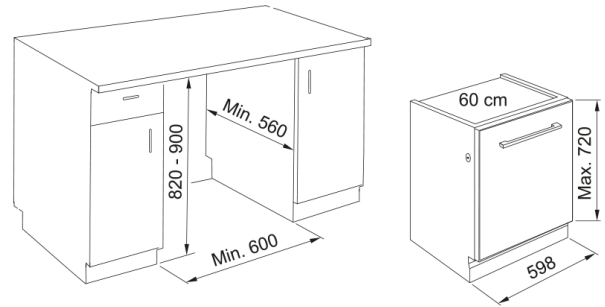

Dishwasher FDW 614 E5P E | 117.0694.396

Dishwasher FDW 614 E5P E

Product Information

Installation type	Built-in fully-integrated
Color	Grey

Dimensions

Width: front to back	598.0
Height overall	820.0
Depth Overall	555.0

Packaging Depth	675.0
Packaging Height	910.0
Packaging Width	625.0
Rinse aid indicator	Electronic
Salt indicator	Electronic
Availability of short program	Yes
Tablet option	No
Commercial dimension	60
Model	FDW 614 E5P E
Product identification	
Product family	Smart
Properties	
Number of settings	14
Number of programmes	5
Autom. door opening(end cycle)	No
Noise level (dBA)	46
Top cutlery 3rd basket	No
Water Protection System	overflow