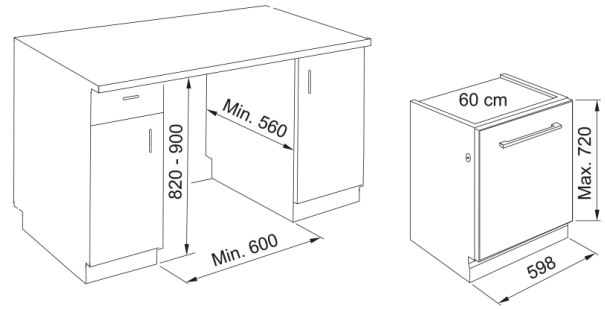

Dishwasher FDW 614 E5P E | 117.0694.396

Dishwasher FDW 614 E5P E

Product Information

Installation type	Built-in fully-integrated
Color	Grey

Dimensions

Width: front to back	598.0
Height overall	820.0
Depth Overall	555.0

Energy specifications

Voltage	220-230 V
Frequency (Hz)	50
Consumption water:liters/cycle	12

Product specifications

Energy efficiency class	E
Adjustable feet	Yes - all from front
Auto-Mixed	No
Stop or start delay option	N/A
Programs	Rapid 28'
Programs	Mixed
Programs	Fast Wash & Dry
Programs	Intensive
Programs	Eco
Drying system	Static
End of cycle indicator	Acoustic
Energy consumption (kWh)	0,934
Filter	Metallic
Light on floor	No
Localized Washing	No
Number of racks	2.0