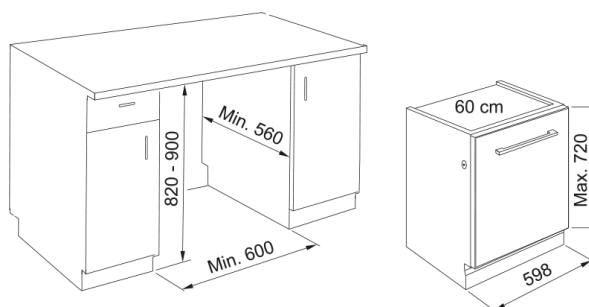

Dishwasher FDW 614 E5P E | 117.0694.396

Dishwasher FDW 614 E5P E

Product Information

Installation type	Built-in fully-integrated
Color	Grey

Dimensions

Width: front to back	598.0
Height overall	820.0
Depth Overall	555.0

Energy specifications

Voltage	220-230 V
Frequency (Hz)	50
Consumption water:liters/cycle	12

Product specifications

Energy efficiency class	E
Adjustable feet	Yes - all from front
Auto-Mixed	No
Stop or start delay option	N/A
Programs	Rapid 28'
Programs	Mixed
Programs	Fast Wash & Dry
Programs	Intensive
Programs	Eco
Drying system	Static
End of cycle indicator	Acoustic
Energy consumption (kWh)	0,934
Filter	Metallic
Light on floor	No
Localized Washing	No
Number of racks	2.0