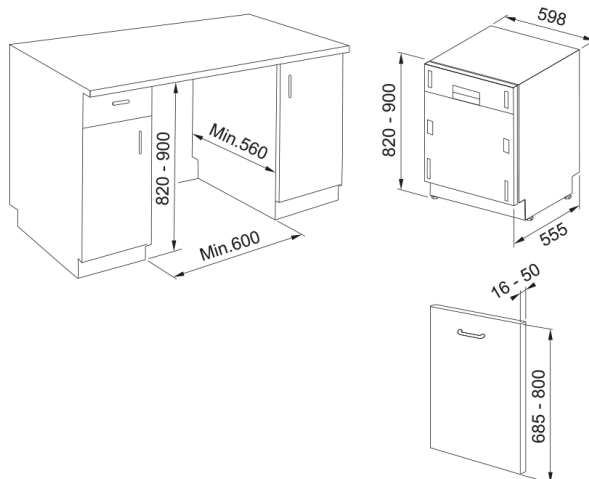

Dishwasher FDW 614 D10P DOS LP C | 117.0611.675

Dishwasher FDW 614 D10P DOS LP C

Product Information

Installation type	Built-in fully-integrated
Color	Stainless Steel

Dimensions

Width: front to back	598.0
Height overall	820.0
Depth Overall	555.0

Energy consumption (kWh)	0,748
Filter	HE1 + self cleaning + SS
Light on floor	Yes
Localized Washing	Multizone
Number of racks	3.0
Packaging Depth	675.0
Packaging Height	910.0
Packaging Width	625.0
Rinse aid indicator	Electronic
Salt indicator	Electronic
Availability of short program	Yes
Tablet option	Yes
Model	FDW 614 D10P DOS LP C
Product identification	
Product family	Mythos
Properties	
Number of settings	14
Number of programmes	10
Autom. door opening(end cycle)	Yes
Noise level (dBA)	41
Top cutlery 3rd basket	Yes
Water Protection System	aquastop