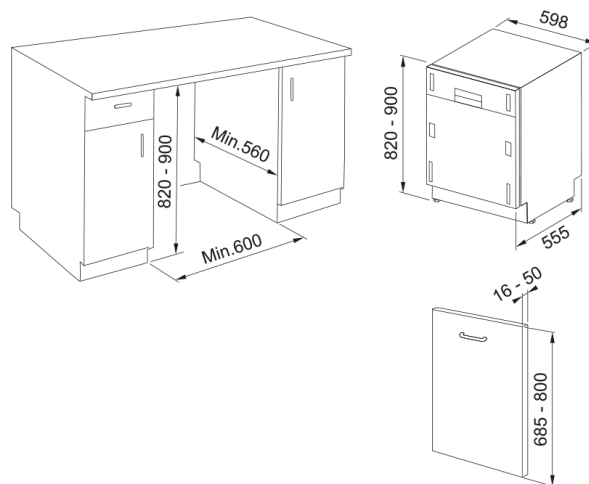

# Dishwasher FDW 614 D10P DOS LP C | 117.0611.675

Dishwasher FDW 614 D10P DOS LP C

## Product Information

Installation type	Built-in fully-integrated
Color	Stainless Steel

## Dimensions

Width: front to back	598.0
Height overall	820.0
Depth Overall	555.0

Energy consumption (kWh)	0,748
Filter	HE1 + self cleaning + SS
Light on floor	Yes
Localized Washing	Multizone
Number of racks	3.0
Packaging Depth	675.0
Packaging Height	910.0
Packaging Width	625.0
Rinse aid indicator	Electronic
Salt indicator	Electronic
Availability of short program	Yes
Tablet option	Yes
Model	FDW 614 D10P DOS LP C
<b>Product identification</b>	
Product family	Mythos
<b>Properties</b>	
Number of settings	14
Number of programmes	10
Autom. door opening(end cycle)	Yes
Noise level (dBA)	41
Top cutlery 3rd basket	Yes
Water Protection System	aquastop