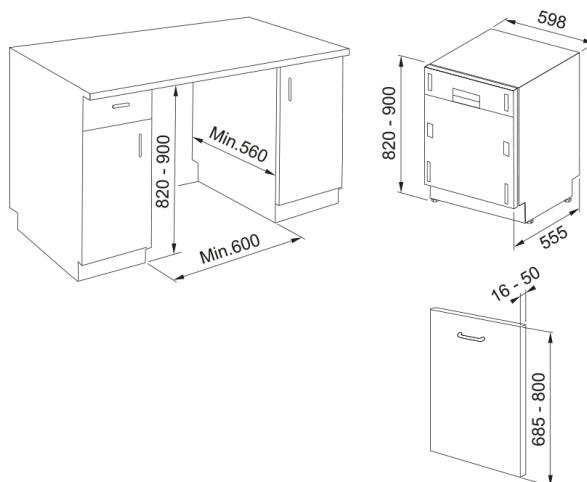

# Dishwasher FDW 614 D10P DOS LP C | 117.0611.675

Dishwasher FDW 614 D10P DOS LP C

## Product Information

Installation type	Built-in fully-integrated
Color	Stainless Steel

## Dimensions

Width: front to back	598.0
Height overall	820.0
Depth Overall	555.0

Energy consumption (kWh)	0,748
Filter	HE1 + self cleaning + SS
Light on floor	Yes
Localized Washing	Multizone
Number of racks	3.0
Packaging Depth	675.0
Packaging Height	910.0
Packaging Width	625.0
Rinse aid indicator	Electronic
Salt indicator	Electronic
Availability of short program	Yes
Tablet option	Yes
Commercial dimension	60
Model	FDW 614 D10P DOS LP C
<b>Product identification</b>	
Product family	Mythos
<b>Properties</b>	
Number of settings	14
Number of programmes	10
Autom. door opening(end cycle)	Yes
Noise level (dBA)	41
Top cutlery 3rd basket	Yes
Water Protection System	aquastop