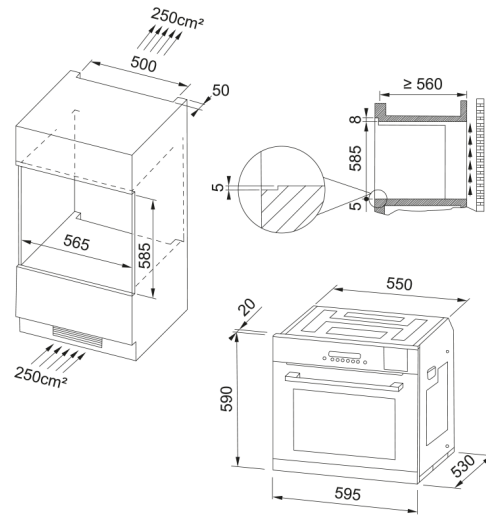

Oven Build In FBD6200BX 60cm SEA | 116.0635.437

Built-in oven 60cm with full steam, 70L, LCD white display, touch control, telescope tray, soft close door, black glass, cable without plug, SEA

Product Information

Oven type	Electric
Type	Built-in
Color	Black

Dimensions

Depth Overall	595.0
Height overall	550.0

Energy specifications

Rated power	2900.0
Voltage	220 V
Frequency (Hz)	50

Product specifications

Cleaning	Standard
Packaging Depth	665.0
Packaging Width	700.0

Product identification

Product brand	FRANKE
Product family	None

Properties

Technical UI Type	Electronic
Type of time control	Electronic
Telescopic shelves	1 level fully extracted