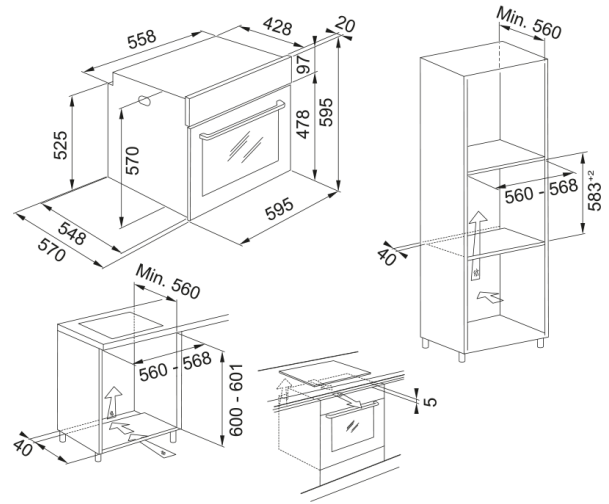

Oven el. FSM 97 P XS | 116.0606.096

Oven el. FSM 97 P XS

Product Information

Oven type	Electric
Type	Built-in
Color	Inox

Dimensions

Width: front to back	595.0
Depth Overall	570.0
Height overall	595.0

Energy specifications

Rated power	3300.0
Voltage	220-240 V
Frequency (Hz)	50-60

Product specifications

Cleaning	Pyrolytic
Steam	No
Energy efficiency class	A+
Turnspit	No
Auto functions	Bread
Auto functions	Dessert
Color of knobs	stainless steel
Door frame	bottom stripe
Number of door glasses	3.0
Color of handle	stainless steel
Manual functions	Turbo Grill
Manual functions	Eco Forced Air
Manual functions	Rising
Manual functions	Forced Air
Manual functions	Pyrolytic cleaning

Manual functions	Conventional
Manual functions	Maxi Cooking
Manual functions	Pizza Baking (Pizza)
Manual functions	Grill
Packaging Depth	650.0
Packaging Height	670.0
Packaging Width	640.0
Panel frame	2 stripes
Power cord length	1000.0
Type of knobs	protruding
Display	yes
Door glass type	float
Panel material	GLASS
Touch display	yes
Product identification	
Product brand	FRANKE
Product family	Smart
Model range	Smart
Properties	
Volume liter	71.0
Technical UI Type	Electronic
Display color	White
Number of knobs	2.0
Timer	Programmable
Type of time control	Electronic
Type of door hinges	Soft closing
Telescopic shelves	1 level partial
Cool door	yes