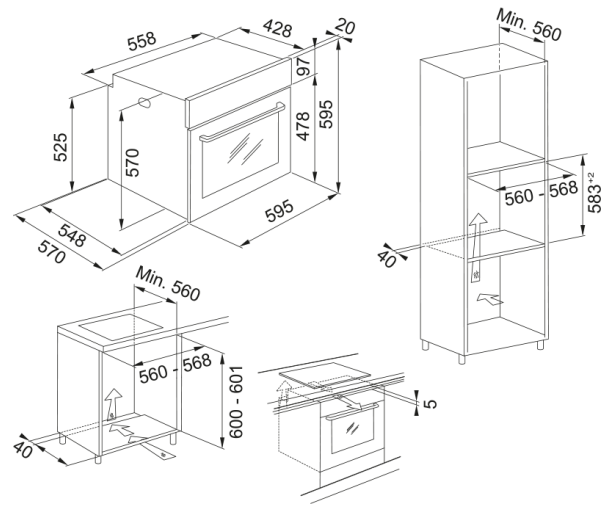

# Oven el. FSM 97 P XS | 116.0606.096

Oven el. FSM 97 P XS

## Dimensions

Width: front to back	595.0
Depth Overall	570.0
Height overall	595.0

Manual functions	Pizza Baking (Pizza)
Manual functions	Pyrolytic cleaning
Manual functions	Rising
Manual functions	Turbo Grill
Number of functions	11.0
Packaging Depth	650.0
Packaging Height	670.0
Packaging Width	640.0
Panel frame	2 stripes
Power cord length	1000.0
Type of knobs	protruding
Display	yes
Door glass type	float
Panel material	GLASS
Touch display	yes
<b>Product identification</b>	
Product brand	FRANKE
Product family	Smart
Model range	Smart
<b>Properties</b>	
Volume liter	71.0
Technical UI Type	Electronic
Display color	White
Number of knobs	2.0
Timer	Programmable
Type of time control	Electronic
Type of door hinges	Soft closing
Telescopic shelves	1 level partial
Cool door	yes