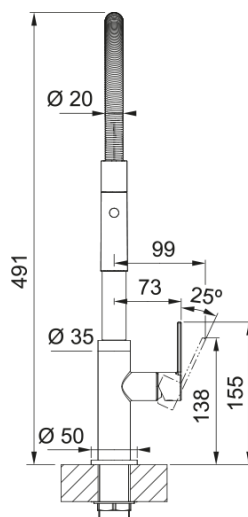

Maris Slim Semi-Professional | 115.0728.395

Maris Slim, Semi-Professional, high pressure, chrome

Product Information

Spout version	S - semi-professional
Color	Chrome
Type of material	Brass
Flexible pullout hose material	Metal
Shower material	Brass

Dimensions

Height overall	491.0
Tap hole diameter	35 mm
Cartridge dimension	25 mm

Installation

Fixation type	Shank
Water supply hose connection	3/8"
Water supply hose length	470 mm

Product specifications

Pressure	High pressure
Version	Spray
Tap operation	Side lever
Tap rotation	360°
Mixed water flowrate @3bars	8.4