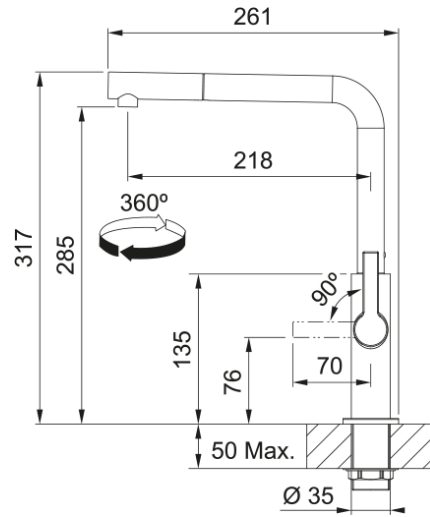

# Tap Maris Slim L Pull Out HP CHR | 115.0728.393

Tap Maris Slim, L-spout pull out, side lever, high pressure, chrome

## Dimensions

Height overall	317.0
Tap hole diameter	35 mm
Cartridge dimension	25 mm

## Installation

Fixation type	Shank
Water supply hose connection	3/8"
Water supply hose length	470 mm

## Product specifications

Pressure	High pressure
Version	Pull out
Tap operation	Side lever
Tap rotation	360°
Mixed water flowrate @3bars	8.3