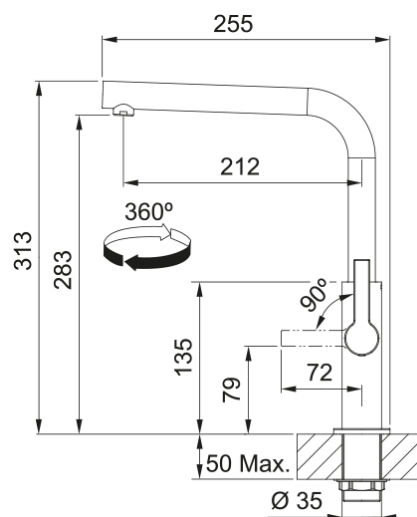

Maris SLIM | 115.0728.391

Maris Slim, L Spout Swivel, Matt Black, 2 Year Warranty.

Product Information

Spout version	L - spout
Color	Matte black
Type of material	Brass

Dimensions

Tap hole diameter	35 mm
Cartridge dimension	25 mm
Height overall	313.0

Installation

Fixation type	shank
Water supply hose connection	3/8"
Water supply hose length	470 mm

Product specifications

Pressure	High Pressure
Version	Swivel
Tap operation	side lever
Tap rotation	360°
Mixed water flowrate @3bars	10.2