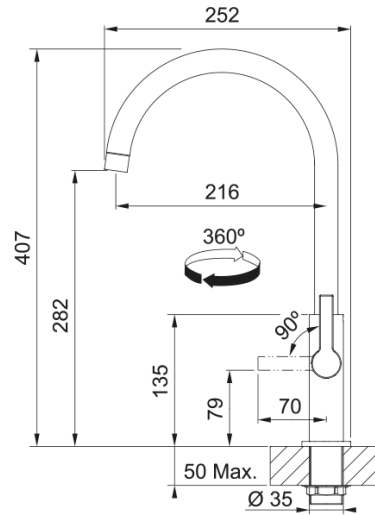

Tap Maris Slim J Swivel side HP CHR | 115.0728.384

Tap Maris Slim, J-spout swivel, side lever, high pressure, chrome

Product Information

| | |
|------------------|-----------|
| Spout version | J - spout |
| Color | Chrome |
| Type of material | Brass |

Dimensions

| | |
|---------------------|-------|
| Height overall | 407.0 |
| Tap hole diameter | 35 mm |
| Cartridge dimension | 25 mm |

Installation

| | |
|------------------------------|--------|
| Fixation type | shank |
| Water supply hose connection | 3/8" |
| Water supply hose length | 470 mm |

Product specifications

| | |
|-----------------------------|---------------|
| Pressure | High Pressure |
| Version | Swivel |
| Tap operation | side lever |
| Tap rotation | 360° |
| Mixed water flowrate @3bars | 10.2 |