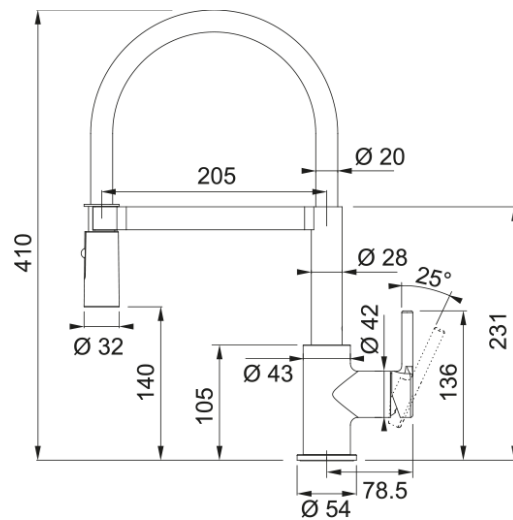

Lina Semi-Pro Chrome/ Black Mixer | 115.0728.311

Tap Lina Semi pro dual jet HP MB CN

Product Information

Spout version	S - semi-professional
Color	Matte black
Type of material	Brass
Flexible pullout hose material	Silicon black
Shower material	ABS plastic

Dimensions

Height overall	410.0
Tap hole diameter	35 mm
Cartridge dimension	35 mm

Installation

Fixation type	shank
Water supply hose connection	1/2"
Water supply hose length	450 mm

Product specifications

Pressure	High Pressure
Version	Spray
Tap operation	side lever
Tap rotation	360°

Product identification

Product brand	FRANKE
Product family	Smart
Model range	Lina

Properties

Eco water saving	no
Type of aerator	Honeycomb