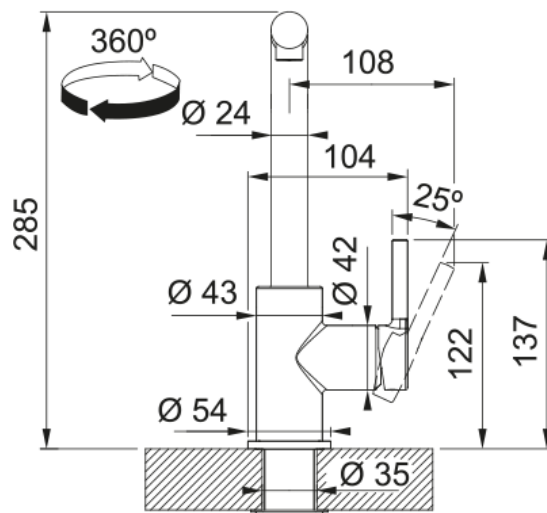

## Tap Lina L pull out nozzle side HP DS CN | 115.0703.327

Tap Lina L pull out nozzle side HP Decor Steel CN

### Product Information

|                                |                 |
|--------------------------------|-----------------|
| Spout version                  | L - spout       |
| Color                          | Decor steel     |
| Type of material               | Brass           |
| Flexible pullout hose material | Nylon grey      |
| Shower material                | stainless steel |

### Dimensions

|                     |       |
|---------------------|-------|
| Tap hole diameter   | 35 mm |
| Cartridge dimension | 35 mm |
| Height overall      | 274.0 |

### Installation

|                              |        |
|------------------------------|--------|
| Fixation type                | shank  |
| Water supply hose connection | 1/2"   |
| Water supply hose length     | 450 mm |