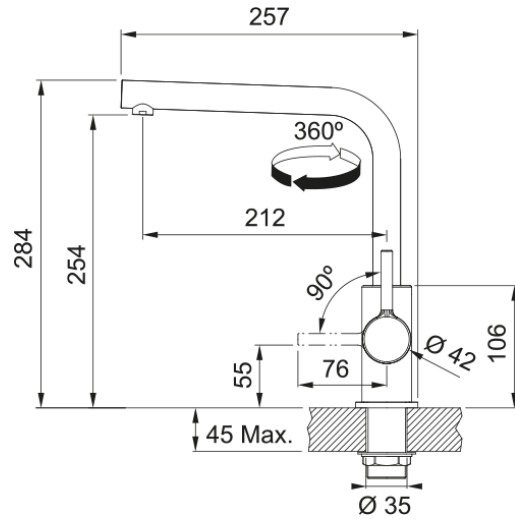

Tap Lina L swivel side HP DS CN | 115.0703.325

Tap Lina L swivel side HP Decor Steel CN

Product Information

Spout version L - spout

Color Decor steel

Type of material Brass

Dimensions

Height overall 284.0

Tap hole diameter 35 mm

Cartridge dimension 35 mm

Installation

Fixation type shank

Water supply hose connection 1/2"

Water supply hose length 450 mm

Product specifications

Pressure High Pressure

Version Swivel

Tap operation side lever

Tap rotation 360°

Product identification

Product brand FRANKE

Product family Smart

Model range Lina

Properties