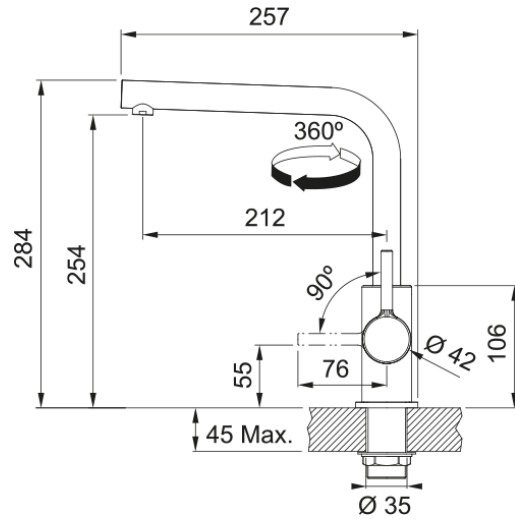

## Tap Lina L swivel side HP DS CN | 115.0703.325

Tap Lina L swivel side HP Decor Steel CN

### Product Information

Spout version L - spout

Color Decor steel

Type of material Brass

### Dimensions

Height overall 284.0

Tap hole diameter 35 mm

Cartridge dimension 35 mm

### Installation

Fixation type shank

Water supply hose connection 1/2"

Water supply hose length 450 mm