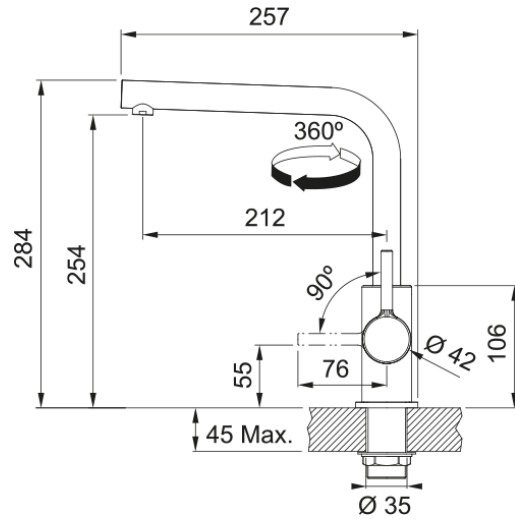

# Tap Lina L swivel side HP CHR CN | 115.0703.322

Tap Lina L swivel side HP CHR CN

## Product Information

Spout version	L - spout
Color	Chrome
Type of material	Brass

## Dimensions

Height overall	284.0
Tap hole diameter	35 mm
Cartridge dimension	35 mm

## Installation

Fixation type	shank
Water supply hose connection	1/2"
Water supply hose length	450 mm