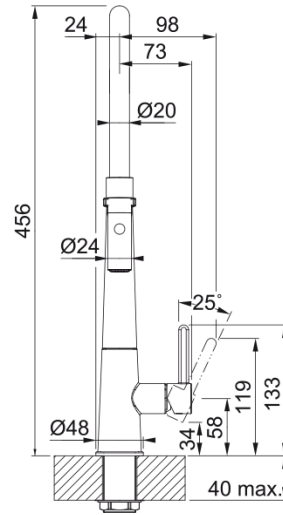

Tap Icon Semi-Pro Side HP MB | 115.0690.598

Tap Icon Semi-Pro Side Lever HP Matte Black

Product Information

| | |
|--------------------------------|-----------------------|
| Spout version | S - semi-professional |
| Color | Matte black |
| Type of material | Brass |
| Flexible pullout hose material | Silicon black |
| Shower material | brass |

Dimensions

| | |
|---------------------|-------|
| Height overall | 456.0 |
| Tap hole diameter | 35 mm |
| Cartridge dimension | 25 mm |

Installation

| | |
|------------------------------|--------|
| Fixation type | shank |
| Water supply hose connection | 3/8" |
| Water supply hose length | 450 mm |

Product specifications

| | |
|-----------------------------|---------------|
| Pressure | High Pressure |
| Version | Spray |
| Tap operation | side lever |
| Tap rotation | 360° |
| Mixed water flowrate @3bars | 7.74 |