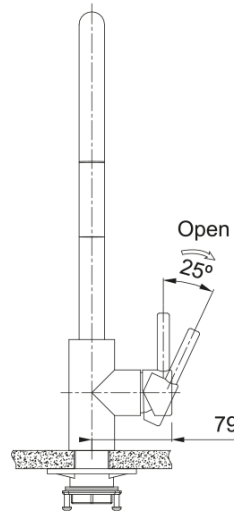

Tap Eos Neo Pull Out Nozzl Side HP SS CN | 115.0684.986

Tap Eos Neo Pull Out Nozzle Side HP SS CN

Product Information

Spout version	J - spout
Color	Stainless Steel
Type of material	Stainless steel 304
Flexible pullout hose material	Nylon black
Shower material	stainless steel

Dimensions

Tap hole diameter	35 mm
Cartridge dimension	35 mm
Height overall	433.0

Installation

Fixation type	shank
Water supply hose connection	3/8"
Water supply hose length	450 mm

Product specifications

Pressure	High Pressure
Version	Pull out
Tap operation	side lever
Tap rotation	180°