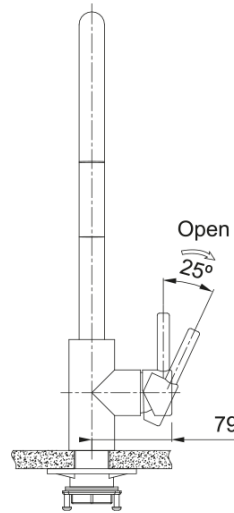

Tap Eos Neo Pull Out Nozzl Side HP SS CN | 115.0684.986

Tap Eos Neo Pull Out Nozzle Side HP SS CN

Product Information

Spout version	J - spout
Color	Stainless Steel
Type of material	Stainless steel 304
Flexible pullout hose material	Nylon black
Shower material	stainless steel

Dimensions

Height overall	433.0
Tap hole diameter	35 mm
Cartridge dimension	35 mm

Installation

Fixation type	shank
Water supply hose connection	3/8"
Water supply hose length	450 mm

Product specifications

Pressure	High Pressure
Version	Pull out
Tap operation	side lever
Tap rotation	180°