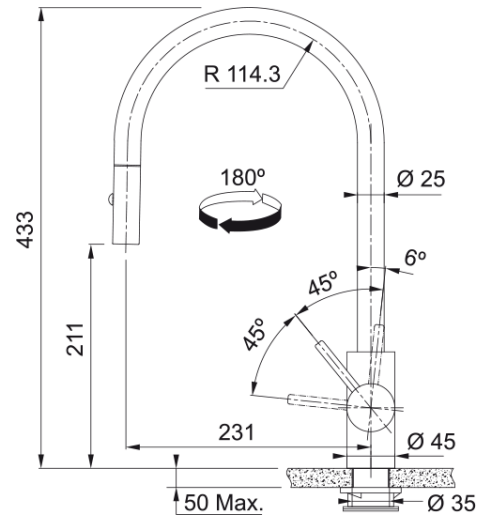

# Tap Eos Neo Pull Out Spray Side HP SS CN | 115.0684.985

Tap Eos Neo Pull Out Spray Side HP SS CN

## Dimensions

Height overall	433.0
Tap hole diameter	35 mm
Cartridge dimension	35 mm

## Installation

Fixation type	shank
Water supply hose connection	3/8"
Water supply hose length	450 mm

## Product specifications

Pressure	High Pressure
Version	Spray
Tap operation	side lever
Tap rotation	180°