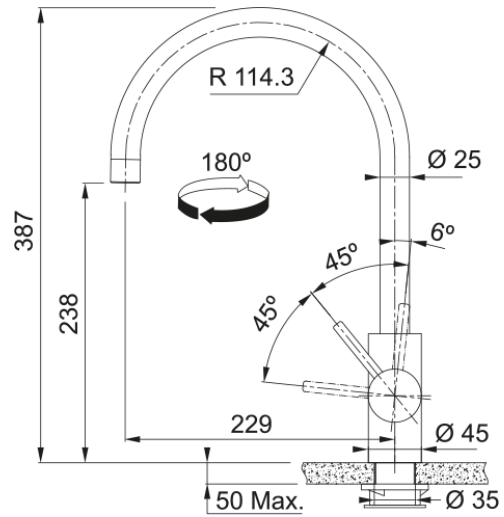

Tap Eos Neo Swivel Side HP SS CN | 115.0684.984

Tap Eos Neo Swivel Side HP SS CN

Product Information

Spout version	J - spout
Color	Stainless Steel
Type of material	Stainless steel 304

Dimensions

Tap hole diameter	35 mm
Cartridge dimension	35 mm
Height overall	387.0

Installation

Fixation type	shank
Water supply hose connection	3/8"
Water supply hose length	450 mm

Product specifications

Pressure	High Pressure
Version	Swivel
Tap operation	side lever
Tap rotation	180°

Product identification