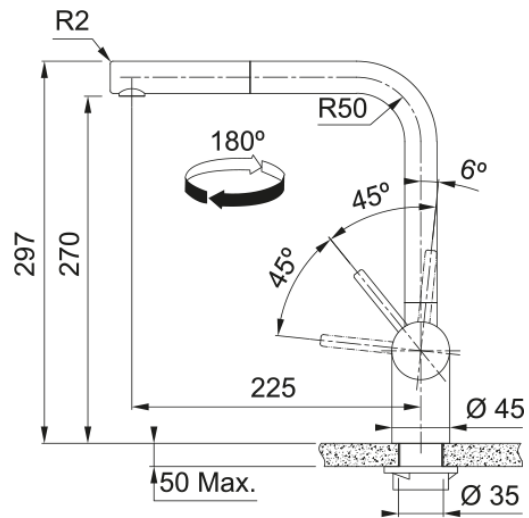

Tap Atlas Neo Nozzle Side HP Gold CN | 115.0667.607

Tap, Atlas Nozzle, side lever, high pressure, Gold, Chinese label

Product Information

Spout version	L - spout
Color	Gold
Type of material	Stainless steel 304
Flexible pullout hose material	Nylon grey
Shower material	stainless steel

Dimensions

Height overall	297.0
Tap hole diameter	35 mm
Cartridge dimension	35 mm

Installation

Fixation type	shank
Water supply hose connection	1/2"
Water supply hose length	450 mm

Product specifications

Pressure	High Pressure
Version	Pull out
Tap operation	side lever
Tap rotation	180°