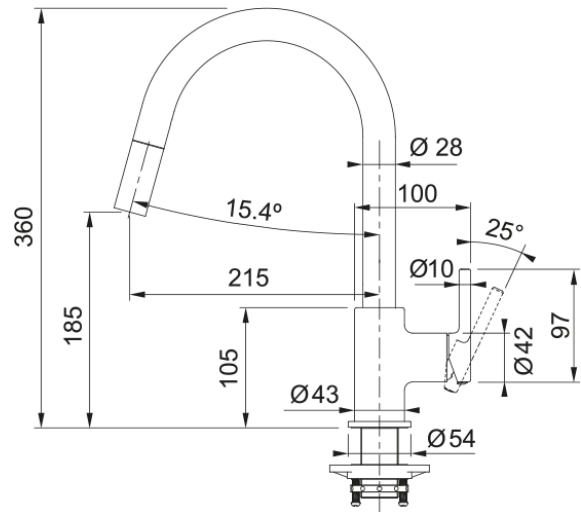

# Tap Lina Pull Out Nozzle Side HP ON CN | 115.0639.999

Tap Lina Pull Out Nozzle Side Lever HP Onyx CN

## Dimensions

Height overall	360.0
Tap hole diameter	35 mm
Cartridge dimension	35 mm

## Installation

Fixation type	shank
Water supply hose connection	3/8"
Water supply hose length	450 mm

## Product specifications

Pressure	High Pressure
Version	Pull out
Tap operation	side lever
Tap rotation	150°