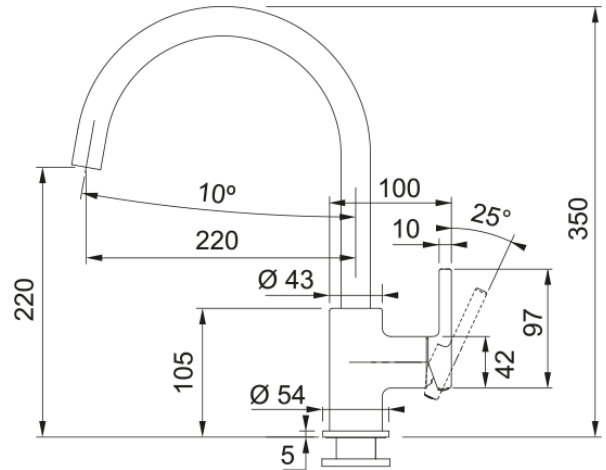

# Tap Lina XL Swivel Side HP ON CN | 115.0639.996

Tap Lina XL Swivel Spout Side Lever HP Onyx CN

## Dimensions

Height overall	350.0
Tap hole diameter	35 mm
Cartridge dimension	35 mm

## Installation

Fixation type	shank
Water supply hose connection	3/8"
Water supply hose length	450 mm

## Product specifications

Pressure	High Pressure
Version	Swivel
Tap operation	side lever
Tap rotation	360°