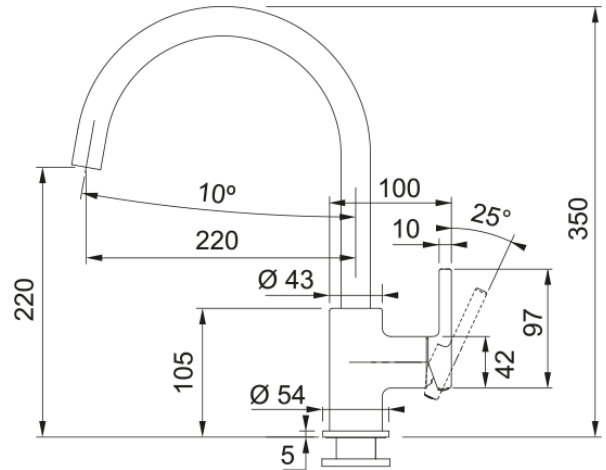

# Tap Lina XL Swivel Side HP ST CN | 115.0635.336

Tap Lina XL Swivel Spout Side Lever HP Stone Grey CN

## Product Information

Spout version	J - spout
Color	Stone grey
Type of material	Brass

## Dimensions

Height overall	350.0
Tap hole diameter	35 mm
Cartridge dimension	35 mm

## Installation

Fixation type	shank
Water supply hose connection	3/8"
Water supply hose length	450 mm