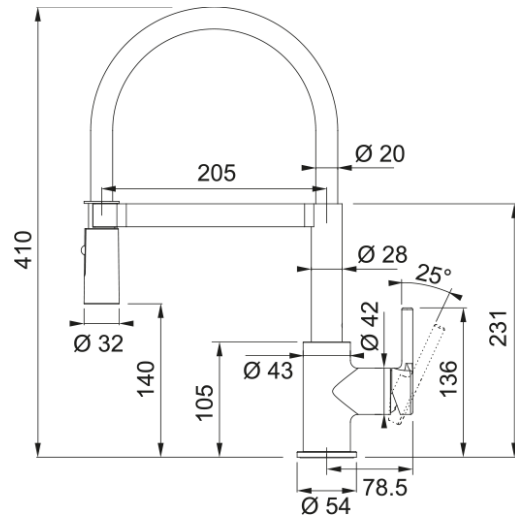

Tap Lina Semi Pro DualSide HP CHR/BK CN | 115.0635.332

Tap Lina Semi Pro Dual Jet Side HP Chrome/Black CN

Product Information

Spout version	S - semi-professional
Color	Chrome
Type of material	Brass
Flexible pullout hose material	Silicon black
Shower material	ABS plastic

Dimensions

Height overall	400.0
Tap hole diameter	35 mm
Cartridge dimension	35 mm

Installation

Fixation type	shank
Water supply hose connection	3/8"
Water supply hose length	450 mm

Product specifications

Pressure	High Pressure
Version	Spray
Tap operation	side lever
Tap rotation	360°

Product identification

Product brand	FRANKE
Product family	Smart
Model range	Lina

Properties

Eco water saving	no
Type of aerator	Honeycomb