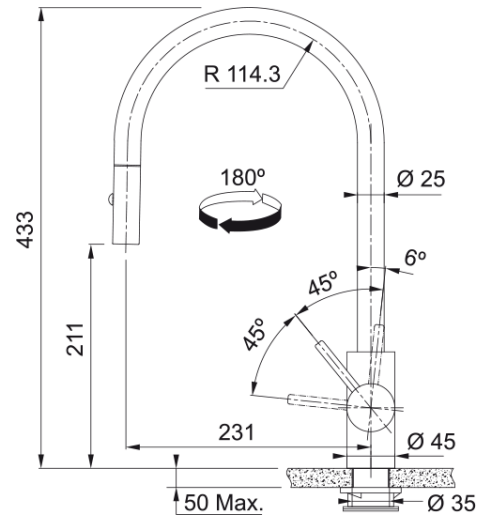

# Tap Eos Neo J Pull Down Side HP AN | 115.0628.256

Tap Eos Neo J Pull down spray, side lever, high pressure, stainless steel, anthracite

## Dimensions

Tap hole diameter	35 mm
Cartridge dimension	35 mm
Height overall	433.0

## Installation

Fixation type	shank
Water supply hose connection	3/8"
Water supply hose length	450 mm

## Product specifications

Pressure	High Pressure
Version	Spray
Tap operation	side lever
Tap rotation	180°
Mixed water flowrate @3bars	9.17