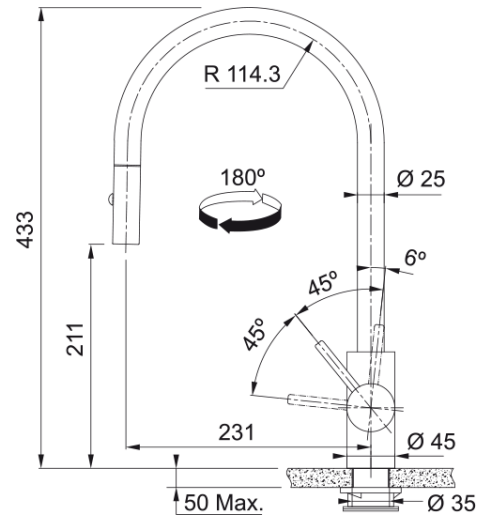

Tap Eos Neo J Pull Down Side HP AN | 115.0628.256

Tap Eos Neo J Pull down spray, side lever, high pressure, stainless steel, anthracite

Product Information

Spout version	J - spout
Color	Anthracite
Type of material	Stainless steel 304
Flexible pullout hose material	Nylon black
Shower material	stainless steel

Dimensions

Height overall	433.0
Tap hole diameter	35 mm
Cartridge dimension	35 mm

Installation

Fixation type	shank
Water supply hose connection	3/8"
Water supply hose length	450 mm

Product specifications

Pressure	High Pressure
Version	Spray
Tap operation	side lever
Tap rotation	180°
Mixed water flowrate @3bars	9.17