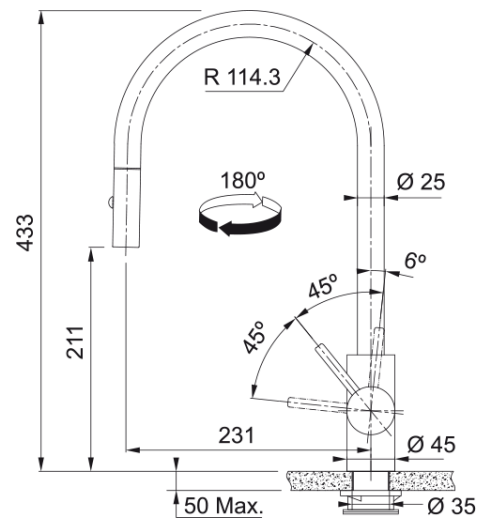

Tap Eos Neo J Pull Down Side HP CP | 115.0628.254

Tap Eos Neo J Pull down spray, side lever, high pressure, stainless steel, copper

Product Information

Spout version	J - spout
Color	Copper
Type of material	Stainless steel 304
Flexible pullout hose material	Nylon black
Shower material	stainless steel

Dimensions

Height overall	433.0
Tap hole diameter	35 mm
Cartridge dimension	35 mm

Installation

Fixation type	shank
Water supply hose connection	3/8"
Water supply hose length	450 mm

Product specifications

Pressure	High Pressure
Version	Spray
Tap operation	side lever
Tap rotation	180°
Mixed water flowrate @3bars	9.17