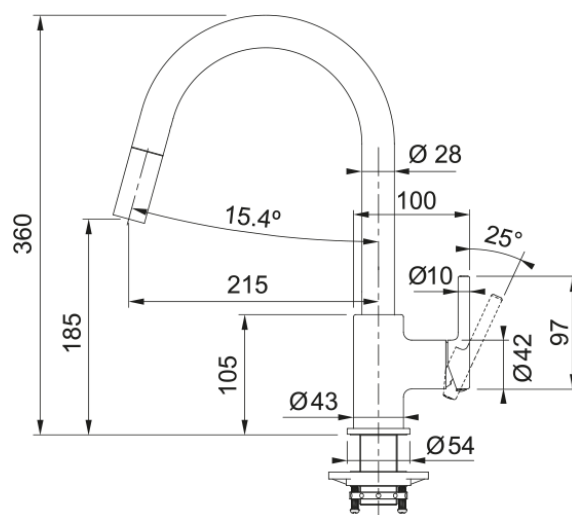

# Lina pull out nozzle side PW | 115.0626.081

Lina Pull Out Nozzle Side Lever HP CT933G, Polar White, 2 Year Warranty.

## Dimensions

Height overall	360.0
Tap hole diameter	35 mm
Cartridge dimension	35 mm

## Installation

Fixation type	shank
Water supply hose connection	3/8"
Water supply hose length	470 mm

## Product specifications

Pressure	High Pressure
Version	Pull out
Tap operation	side lever
Tap rotation	360°
Mixed water flowrate @3bars	8.25