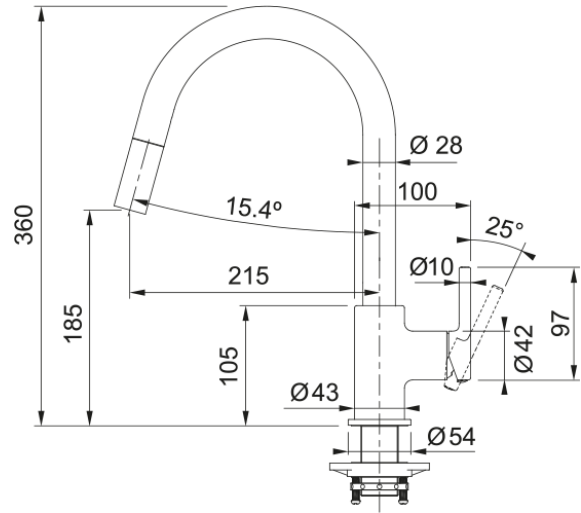

Lina pull out nozzle side MB | 115.0626.053

Lina Pull Out Nozzle Side Lever HP CT933G, Matt Black, 2 Year Warranty.

Product Information

Spout version	J - spout
Color	Matte black
Type of material	Brass
Flexible pullout hose material	Nylon black
Shower material	ABS plastic

Dimensions

Tap hole diameter	35 mm
Cartridge dimension	35 mm
Height overall	360.0

Installation

Fixation type	shank
Water supply hose connection	3/8"
Water supply hose length	470 mm

Product specifications

Pressure	High Pressure
Version	Pull out
Tap operation	side lever
Tap rotation	360°
Mixed water flowrate @3bars	8.25