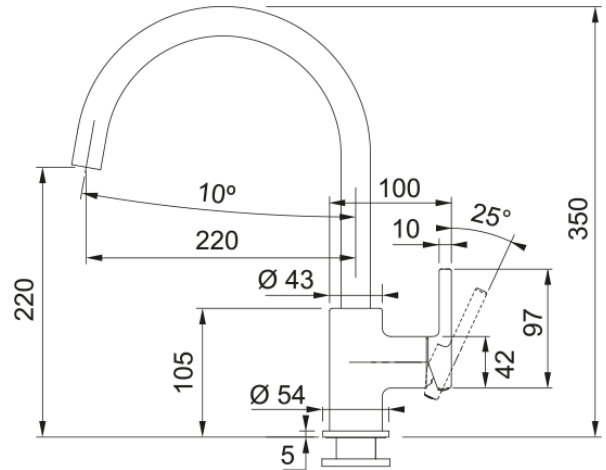

Tap Lina J swivel side HP Polar White | 115.0626.024

Tap Lina J swivel side HP Polar White

Product Information

Spout version	J - spout
Color	Polar white
Type of material	Brass

Dimensions

Height overall	350.0
Tap hole diameter	35 mm
Cartridge dimension	35 mm

Installation

Fixation type	shank
Water supply hose connection	3/8"
Water supply hose length	470 mm

Product specifications

Pressure	High Pressure
Version	Swivel
Tap operation	side lever
Tap rotation	360°
Mixed water flowrate @3bars	15.45