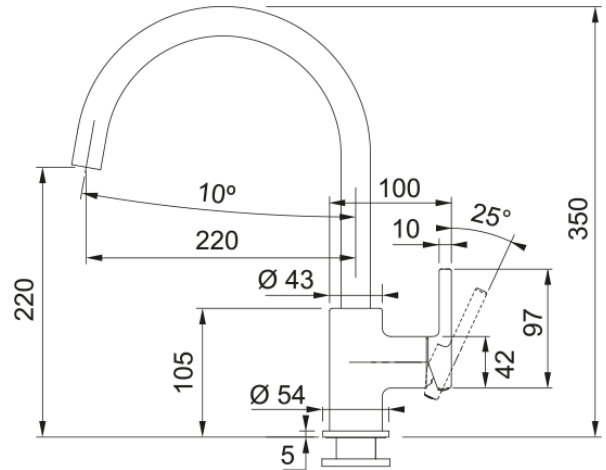

Tap Lina J swivel side HP Matte Black | 115.0626.019

Tap Lina J swivel side HP Matte Black

Product Information

Spout version J - spout

Color Matte black

Type of material Brass

Dimensions

Height overall 350.0

Tap hole diameter 35 mm

Cartridge dimension 35 mm

Installation

Fixation type shank

Water supply hose connection 3/8"

Water supply hose length 470 mm

Product specifications

Pressure High Pressure

Version Swivel

Tap operation side lever

Tap rotation 360°

Mixed water flowrate @3bars 15.45

Product identification

Product brand FRANKE

Product family Smart

Model range Lina