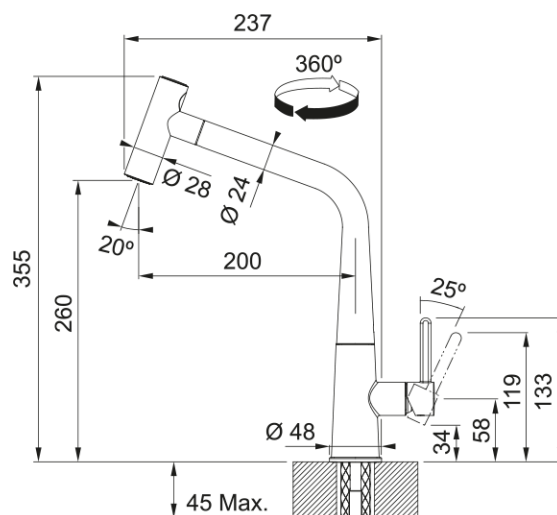

# Icon Pull Out Jet Shower Matt Black | 115.0625.190

Icon Pull Out Double Jet Shower Matt Black finish, Overall height 355mm, unique pull-out lever offering single and double jets, Neoperl Laminar aerator to reduce splashing, Ceramic Mechanism. Slim body and high spout make easy work of cleaning, even larger items.

## Dimensions

Height overall	355.0
Tap hole diameter	35 mm
Cartridge dimension	25 mm

## Installation

Fixation type	shank
Water supply hose connection	3/8"
Water supply hose length	450 mm

## Product specifications

Pressure	High Pressure
Version	Spray
Tap operation	side lever
Tap rotation	360°
Mixed water flowrate @3bars	7.47