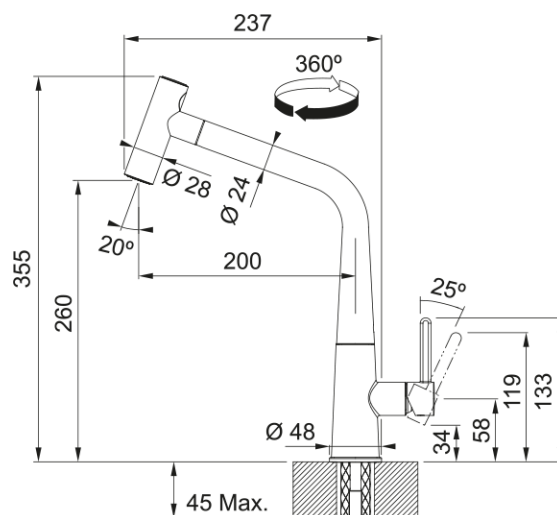

# Icon Pull Out Double Jet Shower Chrome | 115.0625.188

Icon Pull Out Double Jet Shower Chrome finish, Overall height 355mm, unique pull-out lever offering single and double jets, Neoperl Laminar aerator to reduce splashing, Ceramic Mechanism. Slim body and high spout make easy work of cleaning, even larger items.

## Dimensions

Height overall	355.0
Tap hole diameter	35 mm
Cartridge dimension	25 mm

## Installation

Fixation type	shank
Water supply hose connection	3/8"
Water supply hose length	450 mm

## Product specifications

Pressure	High Pressure
Version	Spray
Tap operation	side lever
Tap rotation	360°
Mixed water flowrate @3bars	7.47