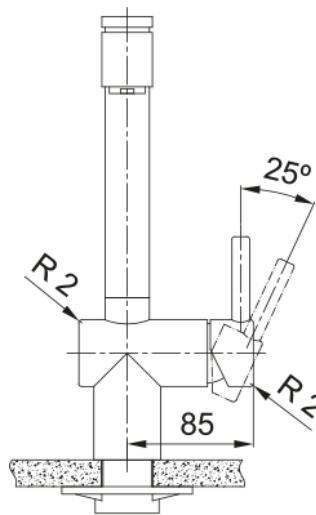

Tap Atlas Neo Spray Side HP with Jet | 115.0560.513

Tap Atlas Neo Spray Side HP with Jet Shower SS FPK

Product Information

Spout version	L - spout
Color	Stainless Steel
Type of material	Stainless steel 304
Flexible pullout hose material	Nylon grey
Shower material	stainless steel

Dimensions

Height overall	299.0
Tap hole diameter	35 mm
Cartridge dimension	35 mm

Installation

Fixation type	shank
Water supply hose connection	3/8"
Water supply hose length	450 mm

Product specifications

Pressure	High Pressure
Version	Spray
Tap operation	side lever
Tap rotation	180°

Product identification

Product brand	FRANKE
Product family	Maris
Model range	Atlas Neo

Properties

Eco water saving	no
Type of aerator	Laminar