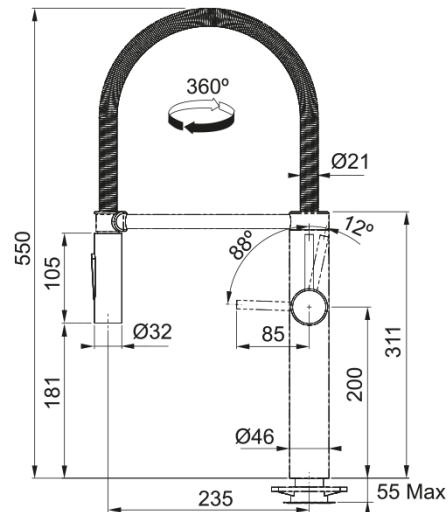

## Pescara Semi-Pro XL Chrome | 115.0393.974

Pescara Semi-Pro XL Chrome finish, Overall height 550mm, Side Lever, Ceramic Mechanism, Perlator mixes air into the water to give a Champagne-like flow. Quick release magnetic holder.

### Product Information

|                                |                       |
|--------------------------------|-----------------------|
| Spout version                  | S - semi-professional |
| Color                          | Chrome                |
| Type of material               | Brass                 |
| Flexible pullout hose material | metal                 |
| Shower material                | ABS plastic           |

### Dimensions

|                     |       |
|---------------------|-------|
| Height overall      | 550.0 |
| Tap hole diameter   | 35 mm |
| Cartridge dimension | 35 mm |

### Installation

|                              |        |
|------------------------------|--------|
| Fixation type                | shank  |
| Water supply hose connection | 3/8"   |
| Water supply hose length     | 450 mm |