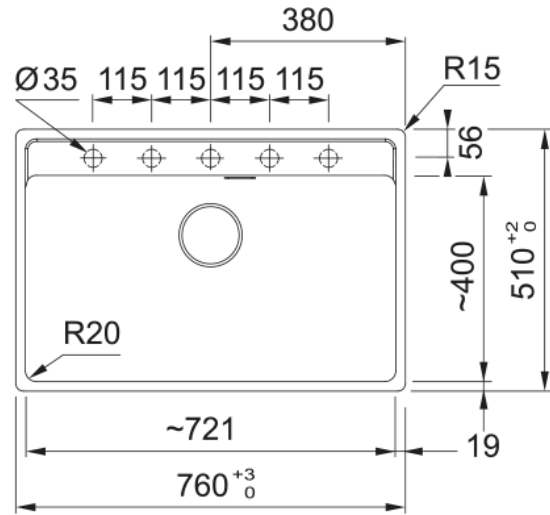

MRG 610-72 TL 3 1/2" BSW ND HOF PL | 114.0661.669

MRG 610-72, Maris, granite, platinum, inset, 1 bowl, without drainer, bowl 1 size right to left: 720mm, bowl 1 size front to back: 400mm, bowl 1 depth: 200mm, external size right to left: 760mm, external size front to back: 510mm, 3 1/2", manual waste kit, without drainer, 5_PRE_DRILLED, with hidden overflow

Product Information

Sink type	Bowl (no drainer)
Type of material	Granite
Number of bowls	1
Color	Platinum
Finish	None

Dimensions

External size: right to left	760.0
External size: front to back	510.0
Bowl 1 size: right to left	720.0
Bowl 1 size: front to back	400.0
Bowl 1: depth	200.0
Cutout inset: right to left	740.0
Cutout inset: front to back	498.0

Installation

Minimum cabinet size	80 cm
----------------------	-------

Product specifications

Installation type	Inset
Waste outlet	3 1/2"
Position of drainer	No drainer
Bowl 1: accessory ledge	no
Active Twist Compatibility	Yes
Installation device	Fastfix