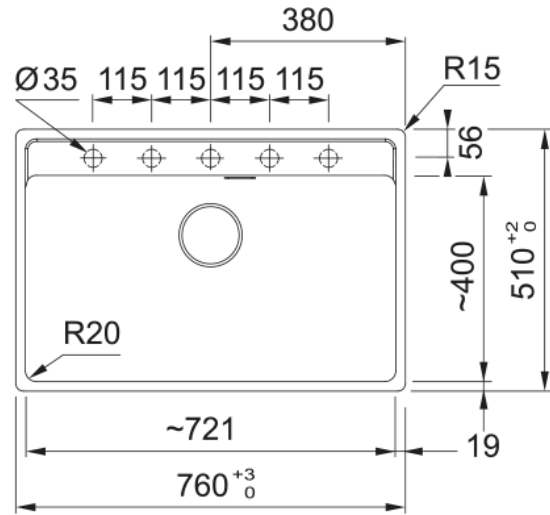

# MRG 610-72 TL 3 1/2" BSW ND HOF MB | 114.0661.666

MRG 610-72, Maris, granite, MATTE BLACK, inset, 1 bowl, without drainer, bowl 1 size right to left: 720mm, bowl 1 size front to back: 400mm, bowl 1 depth: 200mm, external size right to left: 760mm, external size front to back: 510mm, 3 1/2", manual waste kit, without drainer, 5\_PRE\_DRILLED, with hidden overflow

## Dimensions

External size: right to left	760.0
External size: front to back	510.0
Bowl 1 size: right to left	720.0
Bowl 1 size: front to back	400.0
Bowl 1: depth	200.0
Cutout inset: right to left	740.0
Cutout inset: front to back	498.0

## Installation

Minimum cabinet size	80 cm
----------------------	-------