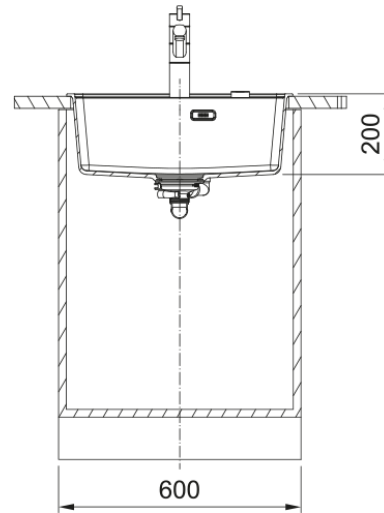

# MRG 610-52 TL 3 1/2" BSW ND HOF ON | 114.0661.643

MRG 610-52, Maris, granite, ONYX, inset, 1 bowl, without drainer, bowl 1 size right to left: 520mm, bowl 1 size front to back: 399mm, bowl 1 depth: 200mm, external size right to left: 560mm, external size front to back: 510mm, 3 1/2", manual waste kit, without drainer, 3\_PRE\_DRILLED, with hidden overflow

## Dimensions

External size: right to left	560.0
External size: front to back	510.0
Bowl 1 size: right to left	520.0
Bowl 1 size: front to back	400.0
Bowl 1: depth	200.0
Cutout inset: right to left	540.0
Cutout inset: front to back	498.0

## Installation

Minimum cabinet size	60 cm
----------------------	-------