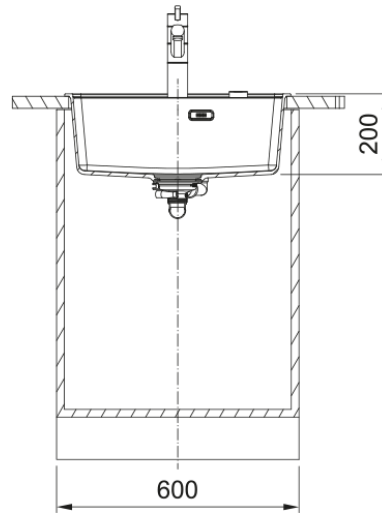

# MRG 610-52 TL 3 1/2" BSW ND HOF MB | 114.0661.642

MRG 610-52, Maris, granite, MATTE BLACK, inset, 1 bowl, without drainer, bowl 1 size right to left: 520mm, bowl 1 size front to back: 399mm, bowl 1 depth: 200mm, external size right to left: 560mm, external size front to back: 510mm, 3 1/2", manual waste kit, without drainer, 3\_PRE\_DRILLED, with hidden overflow

## Dimensions

External size: right to left	560.0
External size: front to back	510.0
Bowl 1 size: right to left	520.0
Bowl 1 size: front to back	400.0
Bowl 1: depth	200.0
Cutout inset: right to left	540.0
Cutout inset: front to back	498.0

## Installation

Minimum cabinet size	60 cm
----------------------	-------