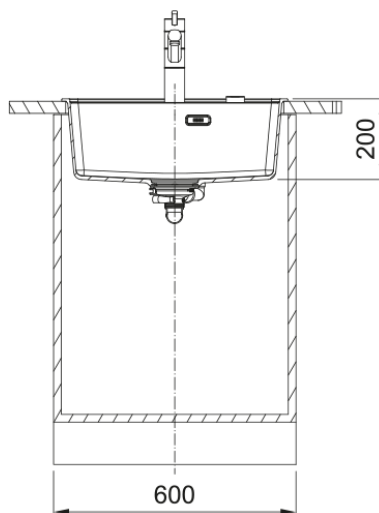

MRG 610-52 TL 3 1/2" BSW ND HOF MB | 114.0661.642

MRG 610-52, Maris, granite, MATTE BLACK, inset, 1 bowl, without drainer, bowl 1 size right to left: 520mm, bowl 1 size front to back: 399mm, bowl 1 depth: 200mm, external size right to left: 560mm, external size front to back: 510mm, 3 1/2", manual waste kit, without drainer, 3_PRE_DRILLED, with hidden overflow

Product Information

Sink type	Bowl (no drainer)
Type of material	Granite
Number of bowls	1
Color	Matte black
Finish	None

Dimensions

External size: right to left	560.0
External size: front to back	510.0
Bowl 1 size: right to left	520.0
Bowl 1 size: front to back	400.0
Bowl 1: depth	200.0
Cutout inset: right to left	540.0
Cutout inset: front to back	498.0

Installation

Minimum cabinet size	60 cm
----------------------	-------

Product specifications

Installation type	Inset
Waste outlet	3 1/2"
Position of drainer	No drainer
Bowl 1: accessory ledge	no
Active Twist Compatibility	Yes
Installation device	Fastfix