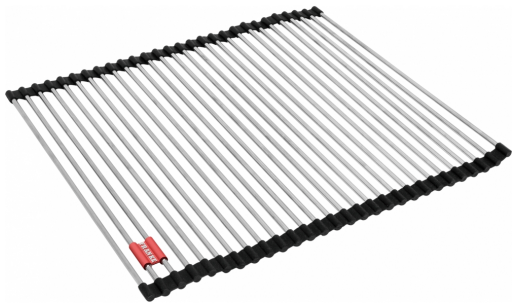

## Universal Stainless Steel Roll Mat | 112.0080.355

Universal Stainless Steel Roll Mat RM44. Stainless steel bars and black neopren connection. Overall size 440L x 468W. Sink accessory to be used over your Franke sink as a drainer. Alternatively you can use it as a trivet for hot pans. Rubber edge holds Roll Matt firmly in place and can be easily rolled up and stored away when not in use.

### Product Information

Type of material	Stainless steel
Color	Stainless Steel
Consumable sub-category	Rolling mat