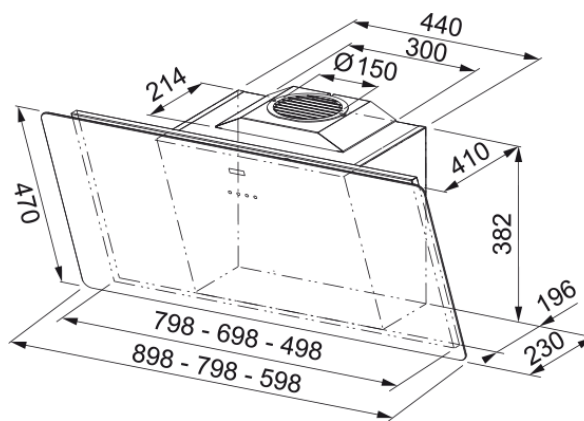

HOOD FSMA 905 BK/2 FRANKE | 110.0377.734

Smart Angled FSMA 905 BK Black, Wall Hood, 90cm wide. Space saving and energy efficient with A rating. Glass opening improves capture of steam and odours. Available in Black or White. Choice of 60cm, 80cm or 90cm models. Chimney Kit available if required. NB Separate Charcoal Filter required if fitting hood in recirculatory mode.

Product Information

Hood category	Vertical
Finish	Black/Glass

Dimensions

Width in mm	900.0
Diam. air outlet	150

Energy specifications

Plug type	EU
Annual energy consumption AEC	43.5
F. dynamic efficiency class	A
Light Efficiency Class	A
Grease filtering efficiency cl	C
Motor voltage	220-240V 50-60Hz
Motor Gr comm.name	SP A++
Number of motor	1