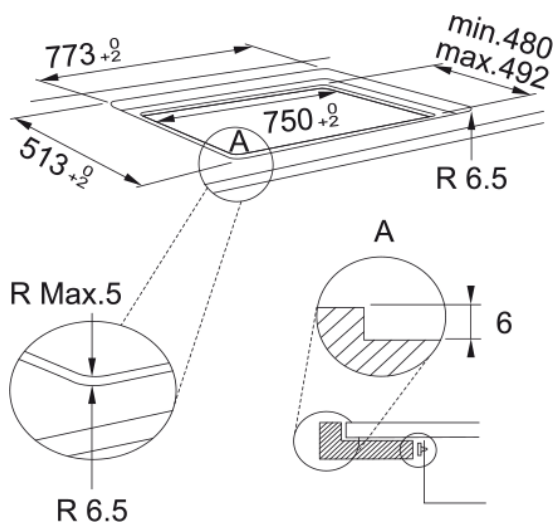

Mythos Induction 77 Hob, FMY 808 I FP BK | 108.0613.588

Mythos Induction 77 Hob, FMY 808 I FP BK, 65cm induction hob black glass. Frameless. 77cm. Size 770 x 510mm, corner radius 5mm. LCD Touch Control, text assisted white display. 8 cooking zones. Flex Pro zone for cooking on a fully flexible surface with pots of all shapes and sizes. 18 power levels + booster. Slider controls.

Product Information

Type	Electric
Technology	Induction vitroceramic
Color	Black
Finish	Glass
Power limitation	yes

Dimensions

Commercial dimension	75x50
Width overall	770.0
Cutout Depth	490.0
Cutout width	750.0
Packaging Depth	600.0
Packaging Width	860.0