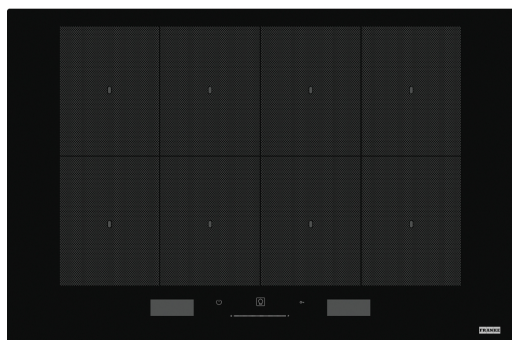

Mythos Induction 77 Hob, FMY 808 I FP BK | 108.0613.588

Mythos Induction 77 Hob, FMY 808 I FP BK, 65cm induction hob black glass. Frameless. 77cm. Size 770 x 510mm, corner radius 5mm. LCD Touch Control, text assisted white display. 8 cooking zones. Flex Pro zone for cooking on a fully flexible surface with pots of all shapes and sizes. 18 power levels + booster. Slider controls.

Product Information

Type	Electric
Technology	Induction vitroceramic
Color	Black
Finish	Glass
Power limitation	yes

Dimensions

Commercial dimension	75x50
Width overall	770.0
Cutout Depth	490.0
Cutout width	750.0
Packaging Depth	600.0
Packaging Width	860.0