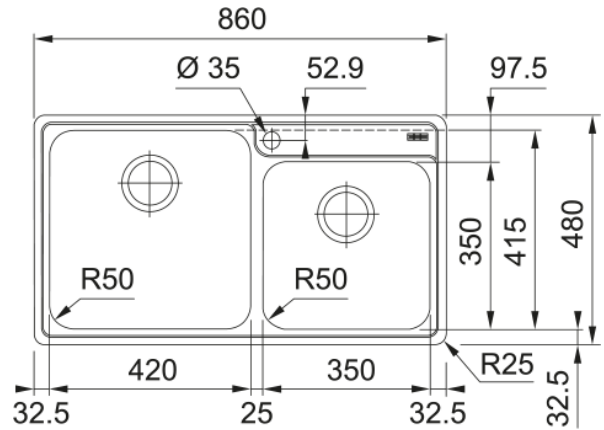

Bell BCX 620-42/35 | 101.0469.275

Bell BCX 620-42/35 860x198mm, Double Bowl Standard, Stainless Steel, 10 Year Warranty.

Product Information

Sink type	Bowl (no drainer)
Type of material	Stainless Steel
Number of bowls	2
Color	Steel
Finish	X Brushed

Dimensions

External size: right to left	860.0
External size: front to back	480.0
Bowl 1 size: right to left	420.0
Bowl 1 size: front to back	415.0
Bowl 1: depth	200.0
Bowl 2 size: right to left	350.0
Bowl 2 size: front to back	350.0
Bowl 2: depth	180.0
Cutout inset: right to left	836.0
Cutout inset: front to back	456.0

Installation

Minimum cabinet size	90 cm
----------------------	-------

Product specifications

Installation type	Inset
Waste outlet	3 1/2"
Position of drainer	No drainer

Product identification

Product brand	FRANKE
Product family	Smart
Model range	Bell
Approval logo	CE