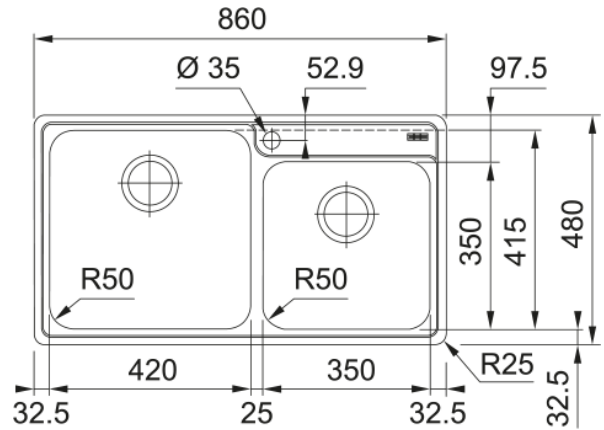

Bell BCX 620-42/35 | 101.0469.275

Bell BCX 620-42/35 860x198mm, Double Bowl Standard, Stainless Steel, 10 Year Warranty.

Product Information

Sink type	Bowl (no drainer)
Type of material	Stainless steel
Number of bowls	2
Color	Steel
Finish	Brushed

Dimensions

External size: right to left	860.0
External size: front to back	480.0
Bowl 1 size: right to left	420.0
Bowl 1 size: front to back	415.0
Bowl 1: depth	200.0
Bowl 2 size: right to left	350.0
Bowl 2 size: front to back	350.0
Bowl 2: depth	180.0
Cutout inset: right to left	836.0
Cutout inset: front to back	456.0

Installation

Minimum cabinet size	90 cm
----------------------	-------

Product specifications

Installation type	Inset
Waste outlet	3 1/2"
Position of drainer	No drainer

Product identification

Product brand	FRANKE
Product family	Smart
Model range	Bell
Approval logo	CE