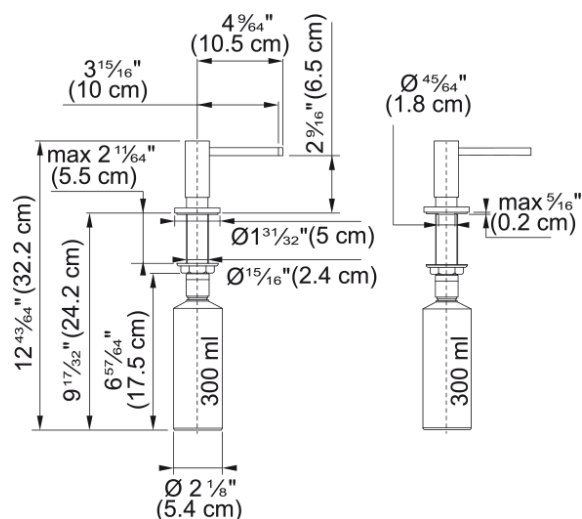

Dispenser Active black matt 300ml | 119.0547.906

Active Plus Soap Dispenser Matt Black finish, Overall height 90mm, ½ Litre Bottle. Fast & easy to operate hand pump for all liquid soaps.

Egenskaper

Material	Mässing
Färg	Mattsvalt
Underkategori	Dispenser