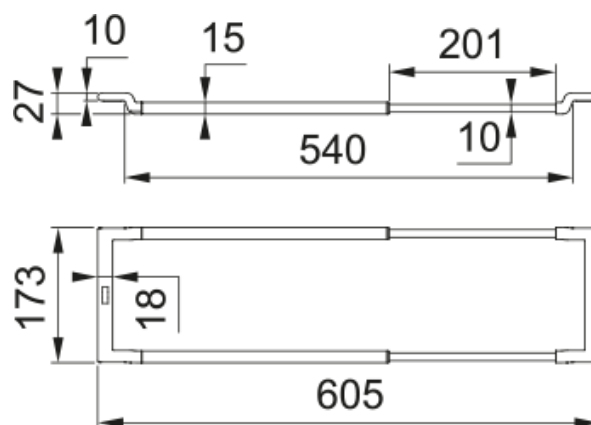

ALL-IN SET 2 str.bowl+col.b+lid+ch.board | 112.0655.482

All-In is a modular accessory system with you need to prepare meals with ease and shift seamlessly between different tasks. Suitable for any sink up to 540 mm. The All-In Set 2 includes: Telescopic Bridge, Bamboo Chopping Board (320x200x18mm), Strainer Bowl (297x173x95mm), PP Bowl (173x173x95mm), Bamboo Lid (173x183x10mm)

Egenskaper

Material	Diverse material
Underkategori	Trancherbräda
Underkategori	Diskkorg
Underkategori	Universiell

Produktidentifikation

Produktkategori	Maris
-----------------	-------