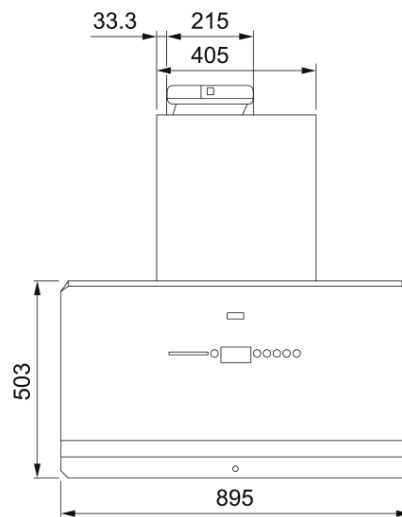

Hood CXW-268-FT928KBSEA | 330.0539.175

Hood CXW-268-FT928KB,For sea market

Product Information

Hood category	Vertical
Finish	Stainless Steel

Dimensions

Width in mm	900.0
-------------	-------

Energy specifications