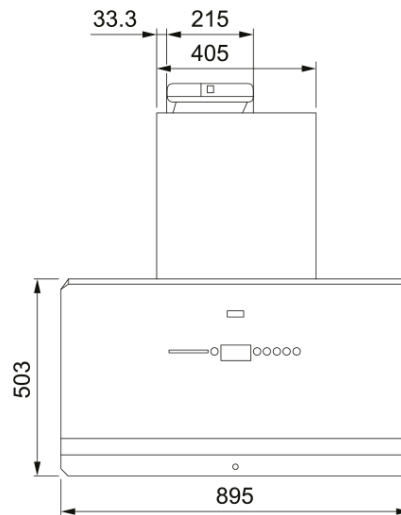

Hood CXW-268-FT928KBSEA | 330.0539.175

Hood CXW-268-FT928KB, For sea market

Product Information

| | |
|---------------|-----------------|
| Hood category | Vertical |
| Finish | Stainless Steel |

Dimensions

| | |
|-------------|-------|
| Width in mm | 900.0 |
|-------------|-------|

Energy specifications

| | |
|-----------------|---|
| Number of motor | 1 |
|-----------------|---|

Installation

| | |
|--------------|------|
| Installation | Wall |
|--------------|------|