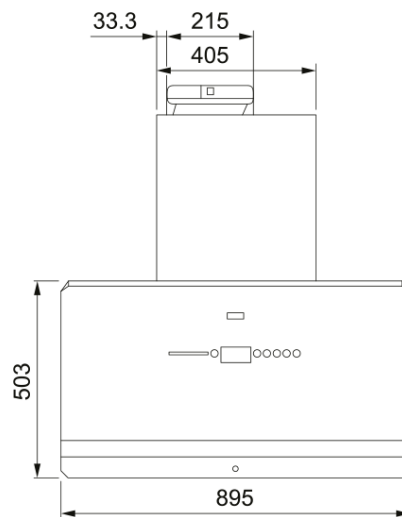

Hood CXW-268-FT928KBSEA | 330.0539.175

Hood CXW-268-FT928KB, For sea market

Product Information

Hood category	Vertical
Finish	Stainless Steel

Dimensions

Width in mm	900.0
-------------	-------

Energy specifications